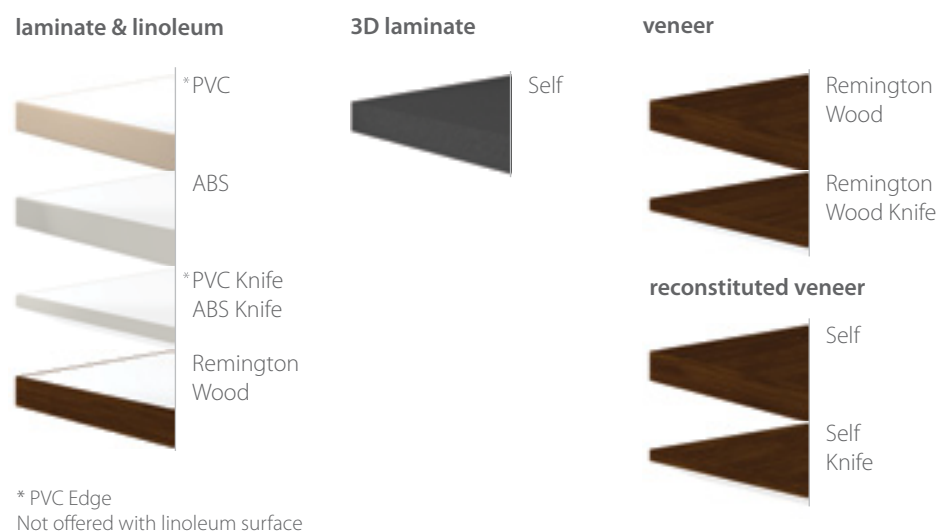

materials summary

top: laminate
top finish: Wilsonart HPL Designer White D354-60
edge: PVC01 Frosty White
base finish: BC03 Satin Chrome

Configuration 1

Configuration 2

In today's rapidly changing world, multi-configurable platforms are essential. If you take Configuration 1 and move it around, you end up with a collaborative training environment. Add in a few carts and you achieve mobile technology support. Conveyance is designed to function as you do.

conveyance COLLECTION
tables

table shapes

configurations
based on 24" deep tables

edge profiles

* PVC Edge
Not offered with linoleum surface

bases & options

height adjustable mechanisms

flip & nesting