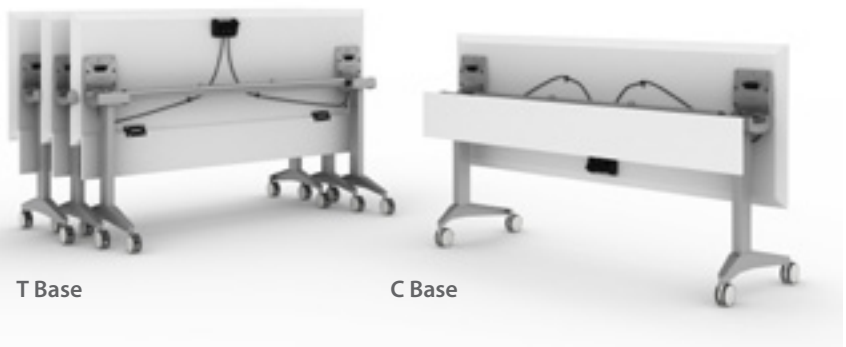

conveyance COLLECTION
tables

table shapes

configurations
based on 24" deep tables

edge profiles

* PVC Edge
Not offered with linoleum surface

bases & options

height adjustable mechanisms

flip & nesting