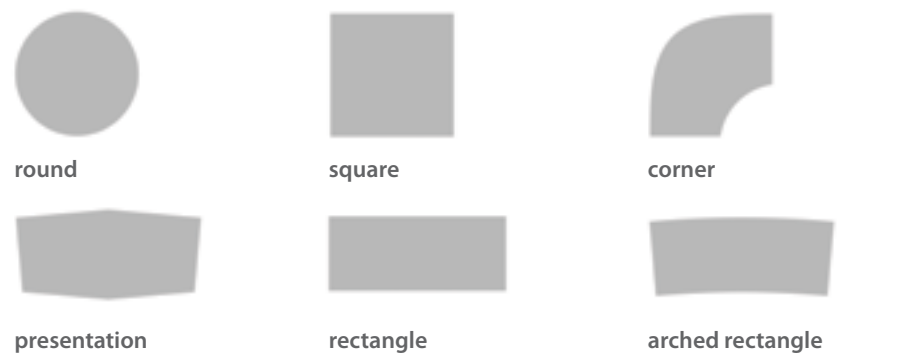

materials summary

top: laminate
top finish: Wilsonart HPL Designer White D354-60
edge: PVC01 Frosty White
base finish: BC03 Satin Chrome

Configuration 1

Configuration 2

In today's rapidly changing world, multi-configurable platforms are essential. If you take Configuration 1 and move it around, you end up with a collaborative training environment. Add in a few carts and you achieve mobile technology support. Conveyance is designed to function as you do.

conveyance COLLECTION
tables

table shapes

configurations
based on 24" deep tables

edge profiles

* PVC Edge
Not offered with linoleum surface

bases & options

height adjustable mechanisms

flip & nesting