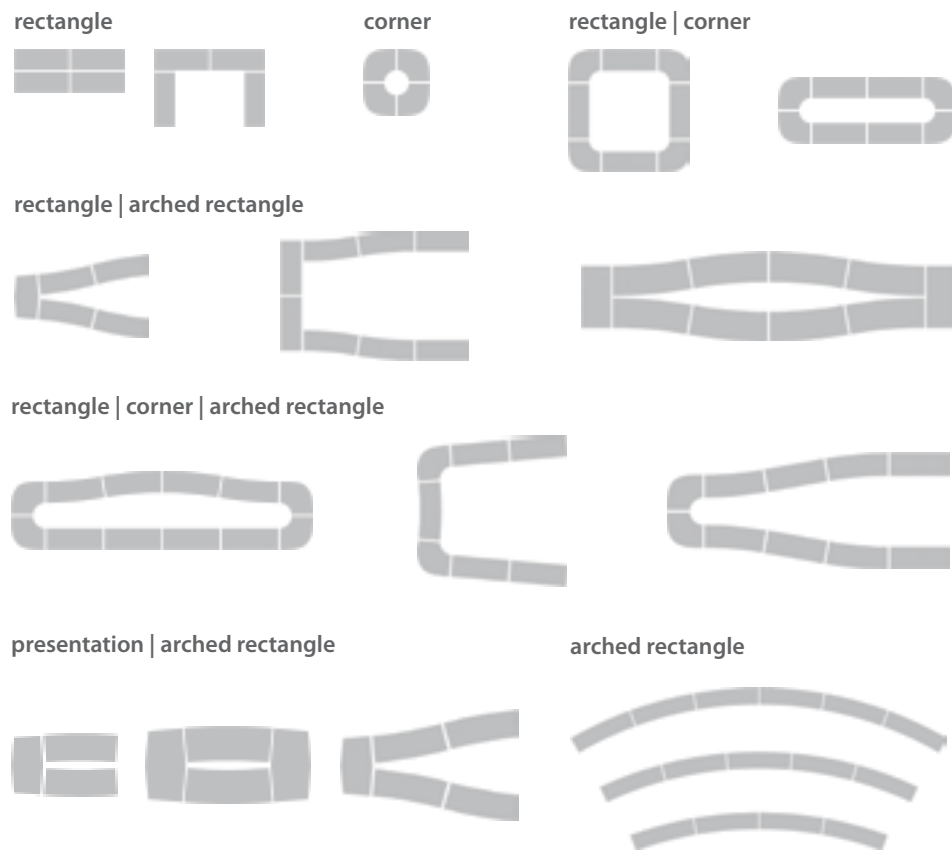

materials summary

top: laminate
top finish: Wilsonart HPL Designer White D354-60
edge: PVC01 Frosty White
base finish: BC03 Satin Chrome

Configuration 1

Configuration 2

In today's rapidly changing world, multi-configurable platforms are essential. If you take Configuration 1 and move it around, you end up with a collaborative training environment. Add in a few carts and you achieve mobile technology support. Conveyance is designed to function as you do.

conveyance COLLECTION
tables

table shapes

configurations
based on 24" deep tables

edge profiles

* PVC Edge
Not offered with linoleum surface

bases & options

height adjustable mechanisms

flip & nesting