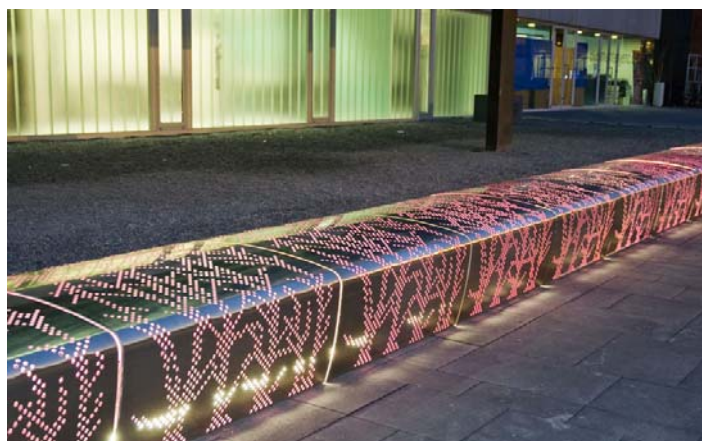

BERTA

Outdoor Seating

Specifications & Finishes

Model	H x W x D	Shipping Weight	Product Description	Color / Finishes
BERTA-01	37" x 39-3/8" x 30-11/16"	52 lbs.	Modular polished aluminum bench with straight edge. Benches have die cut plant motifs.	Polished Aluminum
BERTA-02	37" x 39-3/8" x 30-11/16"	52 lbs.	Modular polished aluminum bench with bevel on left side. Benches have die cut plant motifs.	Polished Aluminum
BERTA-03	37" X 39-3/8" x 30-11/16"	52 lbs.	Modular polished aluminum bench with bevel on right side. Benches have die cut plant motifs.	Polished Aluminum

Note: LED lighting reflected in photo above installed by client.