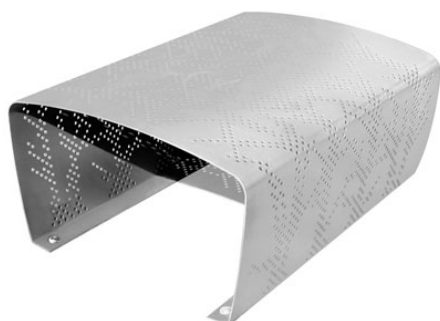

BERTA

Outdoor Seating

Specifications & Finishes

Model	H x W x D	Shipping Weight	Product Description	Color / Finishes
BERTA-01	37" x 39-3/8" x 30-11/16"	52 lbs.	Modular polished aluminum bench with straight edge. Benches have die cut plant motifs.	Polished Aluminum
BERTA-02	37" x 39-3/8" x 30-11/16"	52 lbs.	Modular polished aluminum bench with bevel on left side. Benches have die cut plant motifs.	Polished Aluminum
BERTA-03	37" X 39-3/8" x 30-11/16"	52 lbs.	Modular polished aluminum bench with bevel on right side. Benches have die cut plant motifs.	Polished Aluminum

Note: LED lighting reflected in photo above installed by client.