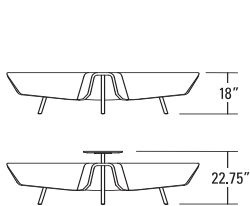

invites people to stop and linger

Brit Bench with optional security pan

Table with optional electrical outlets

Brit Bench Metallic with upholstered pad

BRIT BENCH COLLECTION

An exciting concept for public seating, the Brit Bench can be used as a stellar stand alone feature or linked together. Brit Bench is a sculptural solution for fast paced indoor and outdoor environments such as airports, universities, and corporate lobbies as well as courtyards and commons. The seat proportions offer visitors the opportunity to sit or straddle the bench and the harmonic form encourages interaction.

Brit Bench Metallic stainless steel

Brit Bench Metallic stainless steel with table

Link stainless steel

Brit Bench Metallic stainless steel with table and upholstered onlay

design: Simon Pengelly