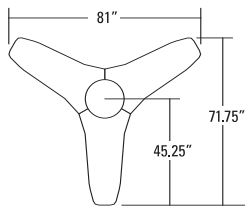

Brit Bench Metallic stainless steel

Brit Bench Metallic stainless steel with table

Link stainless steel

Brit Bench Metallic stainless steel with table and upholstered onlay

design: Simon Pengelly