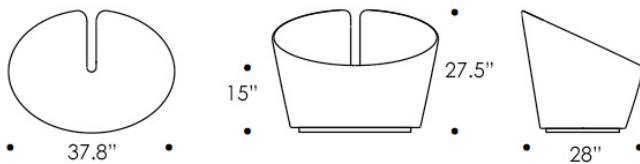

HighTower

True Love Outdoor

MODEL #GZ-2010

True Love Outdoor Lounge Chair.

List

1195

PLEASE SPECIFY COLOR:

Black	Orange	Blue	White
GZ-2010K	GZ-2010G	GZ-2010B	GZ-2010W

DIMENSIONS: W 37 ¾" D 28" H 27 ½" SH 15"

MATERIALS: Rotational moulded PE (Polyethylene) -100% recyclable. For high colorfastness we only use compounded materials.

HighTower

True Love Outdoor Stool

MODEL #GZ2020

True Love Outdoor Stool

LIST

850

PLEASE SPECIFY COLOR:

Black	Orange	Blue	White
GZ-2020K	GZ-2020G	GZ-2020B	GZ-2020W

DIMENSIONS: Diameter 24" H 12 ½"

MATERIALS: Rotational moulded PE (Polyethylene) -100% recyclable. For high colorfastness we only use compounded materials.