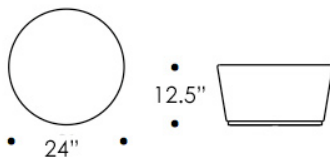

DIMENSIONS: W 37 ¾" D 28" H 27 ½" SH 15"

MATERIALS: Rotational moulded PE (Polyethylene) -100% recyclable. For high colorfastness we only use compounded materials.

HighTower

True Love Outdoor Stool

MODEL #GZ2020

True Love Outdoor Stool

LIST

850

PLEASE SPECIFY COLOR:

Black	Orange	Blue	White
GZ-2020K	GZ-2020G	GZ-2020B	GZ-2020W

DIMENSIONS: Diameter 24" H 12 ½"

MATERIALS: Rotational moulded PE (Polyethylene) -100% recyclable. For high colorfastness we only use compounded materials.