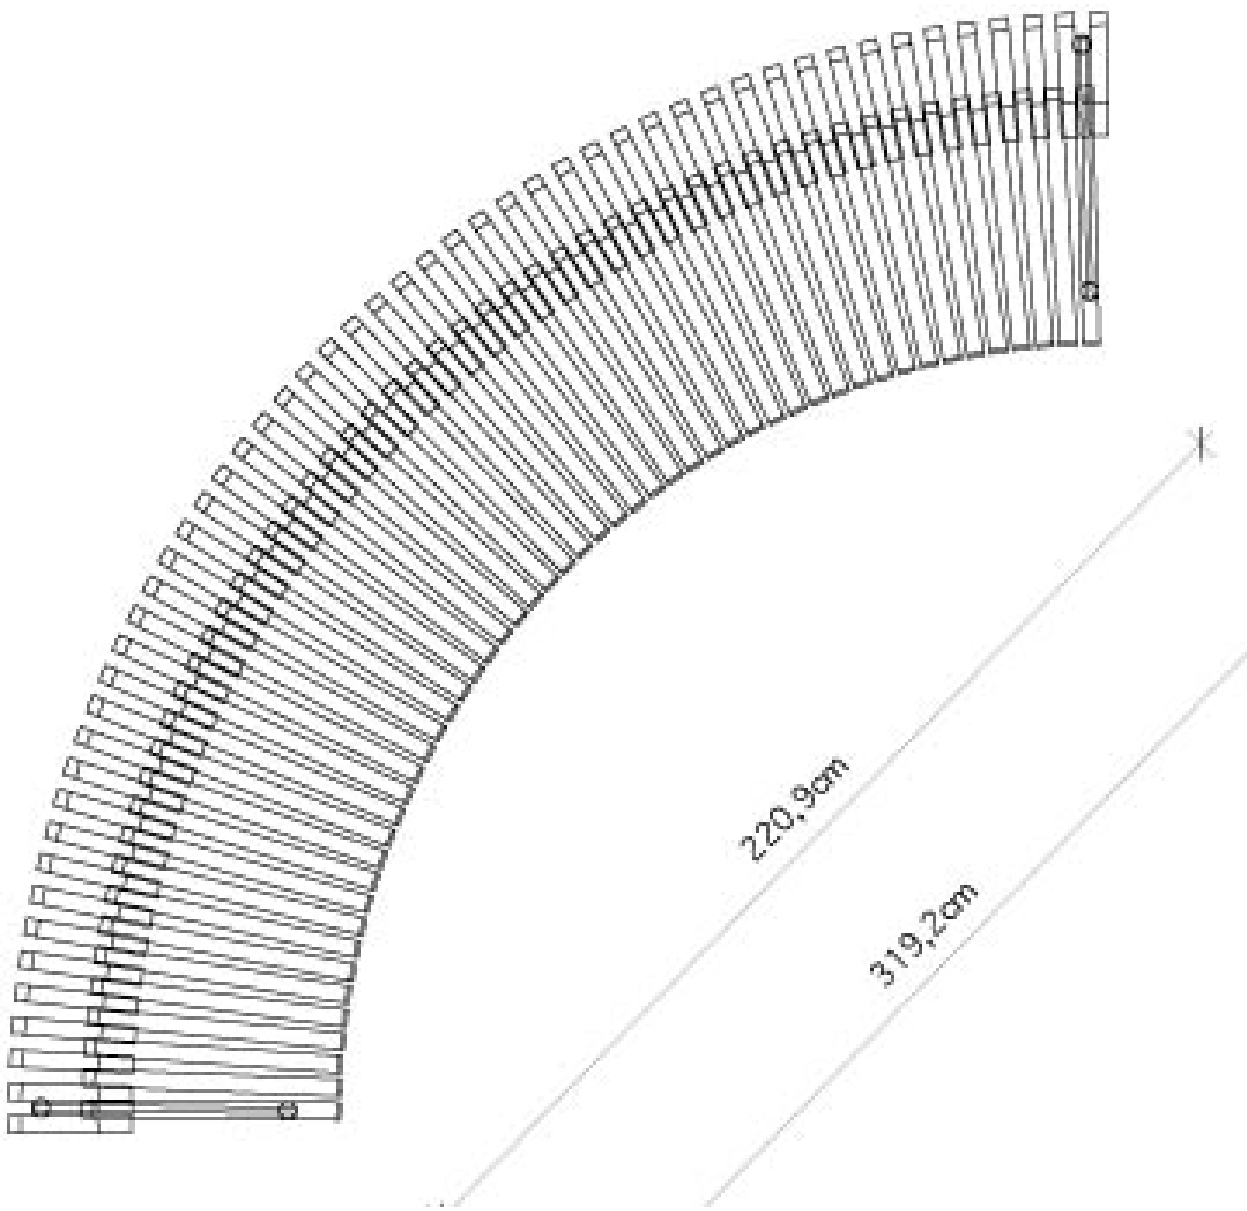

## **Astral Bench**

Designed by Per Borre

HighTower

**Astral Bench – Model F1110**

1/2 Section Plan View

Astral		LIST
F1111	Astral Semicircle Bench - W 177 in ( 450 cm) H 31.9 SH 16.5 Ash wood – specify with clear or black stain finish.	39500
F1111M	Astral Semicircle Bench - W 177 in ( 450 cm) H 31.9 SH 16.5 Maple wood – clear lacquered finish.	40700
F1111T	Astral Semicircle Bench - W 177 in ( 450 cm) H 31.9 SH 16.5 Teak wood – clear lacquered finish.	54000
Standard Special (2/3 scale of classic Astral Semicircle Bench)		
F1111B	Astral Semicircle Bench - W 118 in ( 300 cm) H 31.9 SH 16.5 Ash wood – specify with clear or black stain finish.	29995
F1111BM	Astral Semicircle Bench - W 118 in ( 300 cm) H 31.9 SH 16.5 Maple wood – clear lacquered finish.	32750
F1111BT	Astral Semicircle Bench - W 118 in ( 300 cm) H 31.9 SH 16.5 Teak wood – clear lacquered finish.	39950
F1110	Astral Straight Bench L 104 D 27.6 H 32.7 SH 16.5 Ash wood – specify with clear or black stain finish.	21900
F1110M	Astral Straight Bench L 104 D 27.6 H 32.7 SH 16.5 Maple wood – clear lacquered finish	23100
F1110T	Astral Straight Bench L 104 D 27.6 H 32.7 SH 16.5 Teak wood – clear lacquered finish	32500