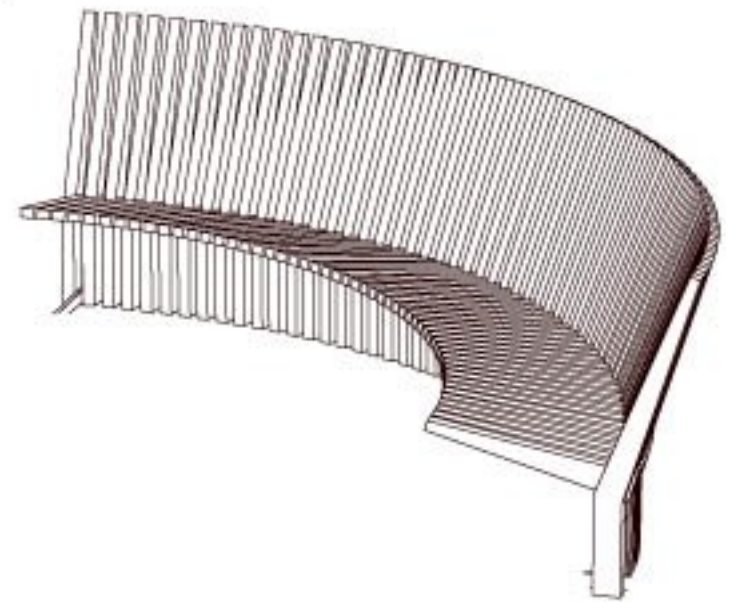

## **Astral Bench**

Designed by Per Borre

HighTower

**Astral Bench – Model F1110**

1/2 Section Plan View

## Hightower Group LLC

New York Design Center – 200 Lexington Avenue – Studio 1316

New York, NY 10016 (P) 212.725.3509 (E) [service@hightoweraccess.com](mailto:service@hightoweraccess.com)

The unique Astral bench was designed by Per Borre in 1979 and has won a host of awards for its sculptural shape and innovative construction. It comprises only two repeat elements that go together to create the back and seat. The construction forms a semi-circle whereby the bench bears its own weight and creates a unique seated sculpture. The bench is made from lacquered maple. It is also available in ash or oiled teak for outdoor use. Astral is also made as a straight bench.

Astral		LIST
F1111	Astral Semicircle Bench - W 177 in ( 450 cm) H 31.9 SH 16.5 Ash wood – specify with clear or black stain finish.	39500
F1111M	Astral Semicircle Bench - W 177 in ( 450 cm) H 31.9 SH 16.5 Maple wood – clear lacquered finish.	40700
F1111T	Astral Semicircle Bench - W 177 in ( 450 cm) H 31.9 SH 16.5 Teak wood – clear lacquered finish.	54000
Standard Special (2/3 scale of classic Astral Semicircle Bench)		
F1111B	Astral Semicircle Bench - W 118 in ( 300 cm) H 31.9 SH 16.5 Ash wood – specify with clear or black stain finish.	29995
F1111BM	Astral Semicircle Bench - W 118 in ( 300 cm) H 31.9 SH 16.5 Maple wood – clear lacquered finish.	32750
F1111BT	Astral Semicircle Bench - W 118 in ( 300 cm) H 31.9 SH 16.5 Teak wood – clear lacquered finish.	39950
F1110	Astral Straight Bench L 104 D 27.6 H 32.7 SH 16.5 Ash wood – specify with clear or black stain finish.	21900
F1110M	Astral Straight Bench L 104 D 27.6 H 32.7 SH 16.5 Maple wood – clear lacquered finish	23100
F1110T	Astral Straight Bench L 104 D 27.6 H 32.7 SH 16.5 Teak wood – clear lacquered finish	32500

Note: Custom lengths benches are available.