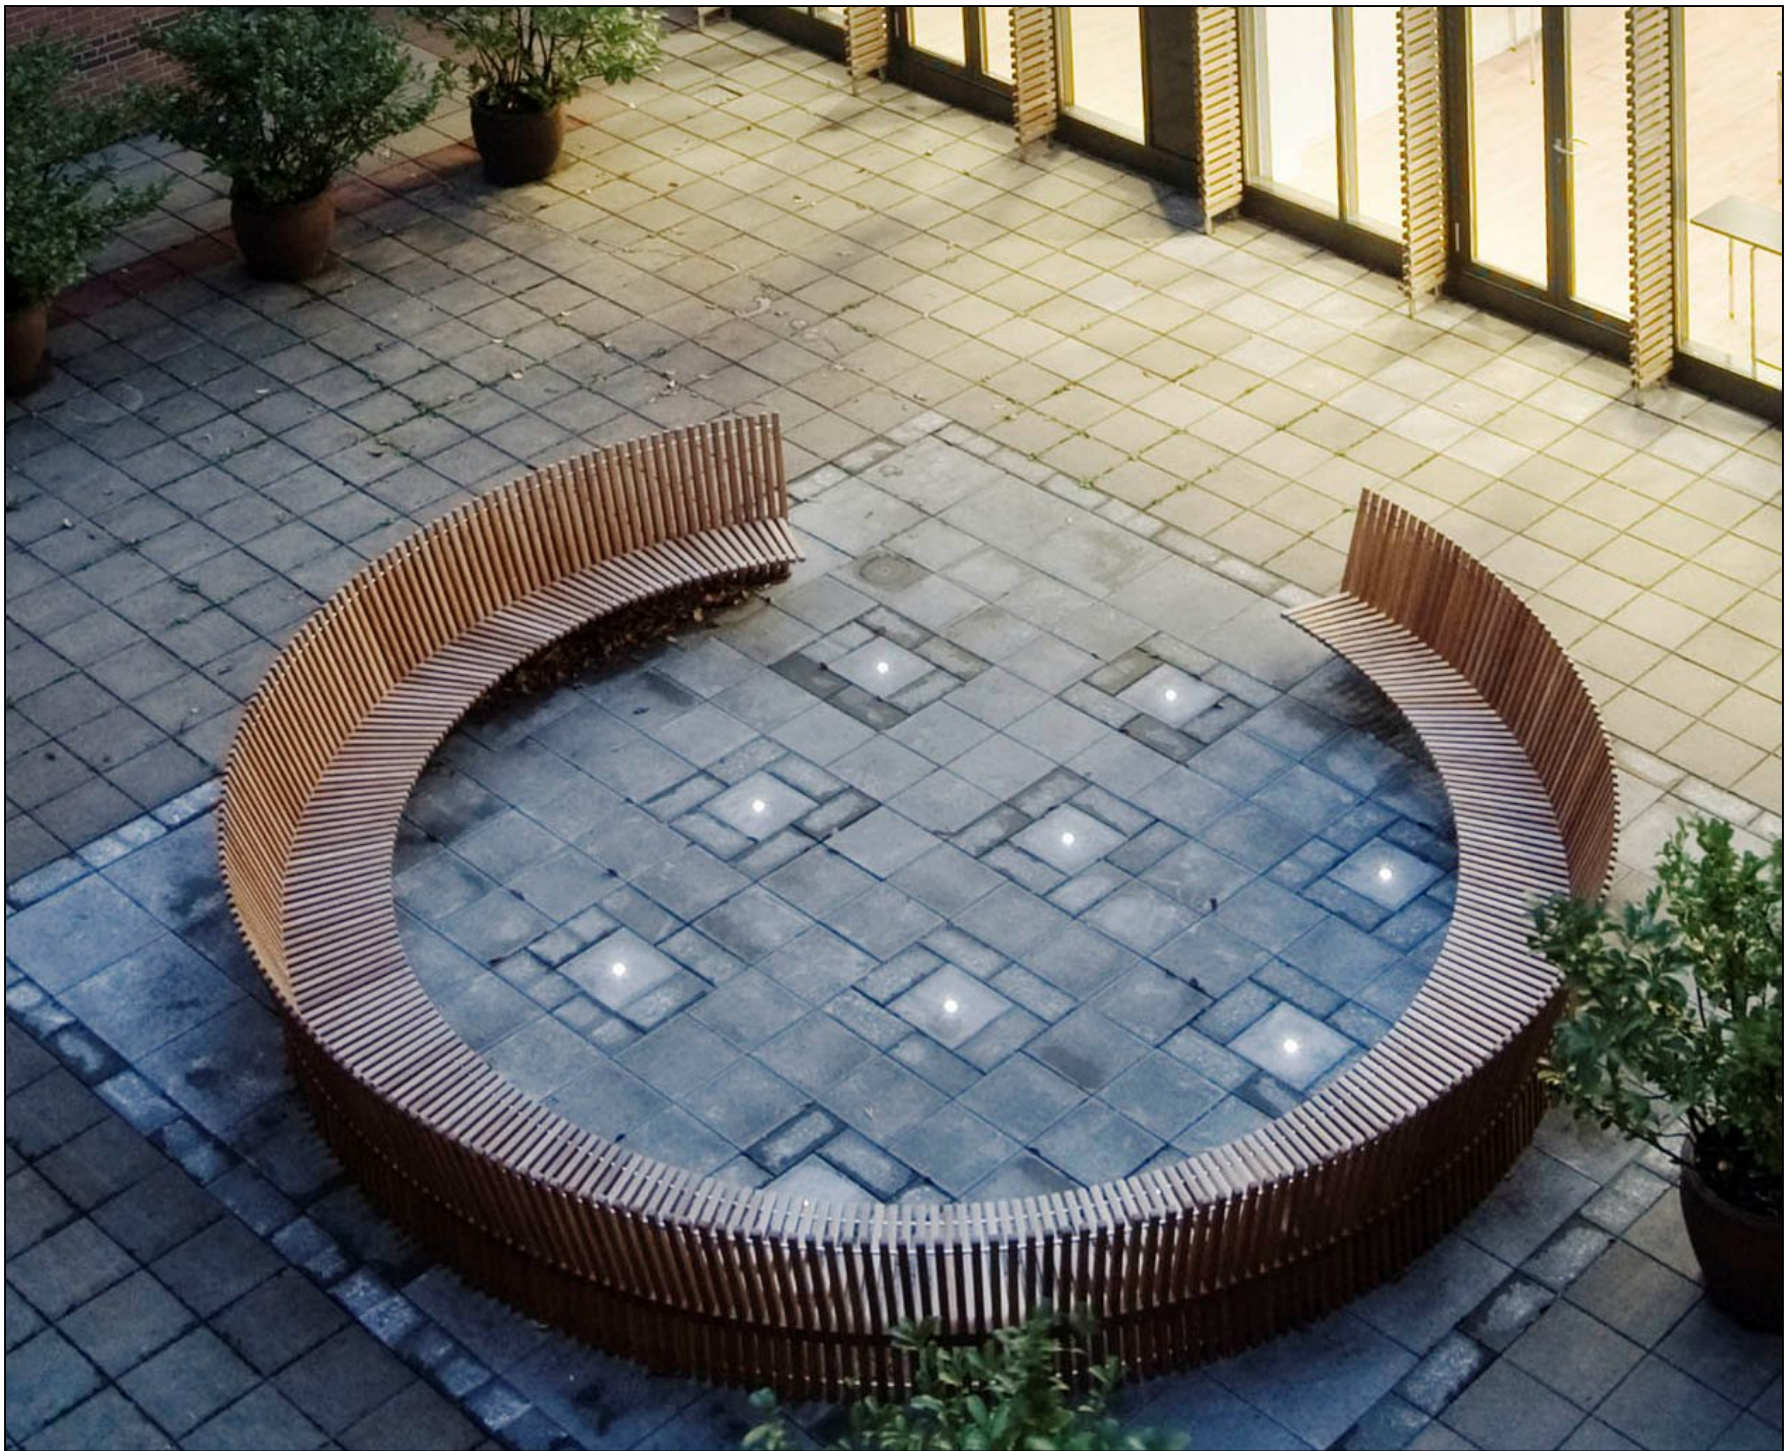

## **Astral Bench**

Designed by Per Borre

HighTower

**Astral Bench – Model F1110**

1/2 Section Plan View

## Hightower Group LLC

New York Design Center – 200 Lexington Avenue – Studio 1316

New York, NY 10016 (P) 212.725.3509 (E) [service@hightoweraccess.com](mailto:service@hightoweraccess.com)

The unique Astral bench was designed by Per Borre in 1979 and has won a host of awards for its sculptural shape and innovative construction. It comprises only two repeat elements that go together to create the back and seat. The construction forms a semi-circle whereby the bench bears its own weight and creates a unique seated sculpture. The bench is made from lacquered maple. It is also available in ash or oiled teak for outdoor use. Astral is also made as a straight bench.