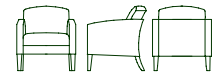

C A B O T W R E N N

t u s c a n y l o u n g e

ken reinhard

CW4062 Tuscany chair

**CW4060 Tuscany chair**

**CW4061 Tuscany chair**

**CW4060**  
chair

**h31 w28.5 d29.5**  
**inside w24 d18.5**  
**arm h24.5**  
**seat h18.5**

**CW4061**  
chair

**h31 w28.5 d29.5**  
**inside w24 d18.5**  
**arm h24.5**  
**seat h18.5**

**CW4061-2**  
two seat sofa

**h31 w48.5 d29.5**  
**inside w44 d18.5**  
**arm h24.5**  
**seat h18.5**

**CW4061-3**  
three seat sofa

**h31 w68.5 d29.5**  
**inside w64 d18.5**  
**arm h24.5**  
**seat h18.5**

**CW4062**  
chair

**h32 w29 d29.5**  
**inside w22 d19**  
**arm h24.5**  
**seat h19**

**CW4063**  
two seat sofa

**h32 w49 d29.5**  
**inside 44 d19**  
**arm h24.5**  
**seat h19**