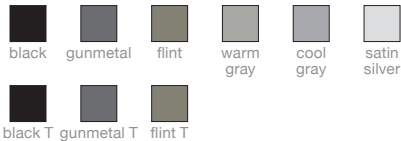

OPTIONS

FORMAL GLIDES available in bola thermoplastic colors
FABRIC SHIELD stain resistant finish CAL 133 fire retardant
process available on upholstered models

DESIGN

Ron Kemnitzer

ENVIRONMENT

Fixtures Furniture uses manufacturing processes that are kind to the environment. We conserve, reuse and recycle daily. Our epoxy metal finishes have a Class-A rated, 6-step purification system.

THERMOPLASTICS

FRAME FINISHES

EPOXYS, CHROME AND TEXTURED EPOXYS

FEATURED ON THIS PAGE: 45001 Sina Pearson, "Cabana Stripe", Cantalope; flint frame, sunshine ball glides

ON COVER: 45013 sunshine, tangerine, cornflower and kiwi thermoplastic chairs; cool gray frame; coordinating ball glides 10500 & 45021 fashion gray laminate; smoke bumper T edge; cool gray frame, sunshine, tangerine, cornflower and kiwi ball glides