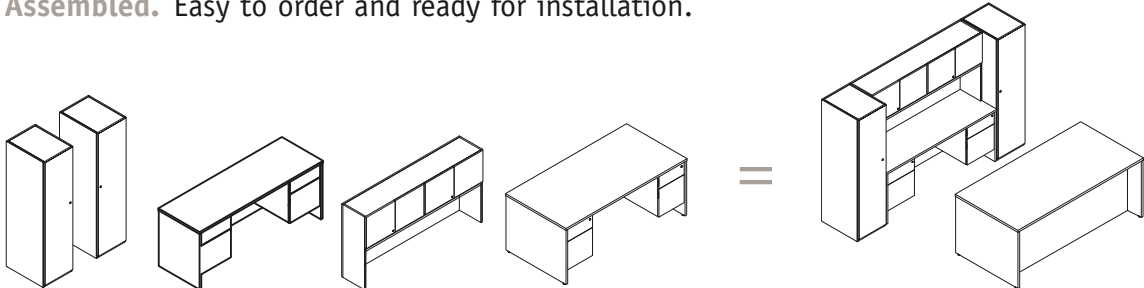

Today's workplace is ever evolving. Yesterday's private office now houses multiple people performing wildly different job functions. The odd-shaped mail room is now a manager's new, "custom" office. From the standard office to open plan and mobile workforces to teaming as well as those areas requiring your creative hat, Renegade thrives in space innovation. This go anywhere and look great laminate casegood series gives durability a new sense of style with mix and match laminate options, layered surfaces and tiered storage. Fully assembled and shell based components create versatility for the way your organization works today and tomorrow with incredible affordability. Not to mention, sustainable attributes such as being certified SCS Indoor Advantage™ and level™ 2 and available with FSC-Certified wood; all which can contribute to LEED® points.