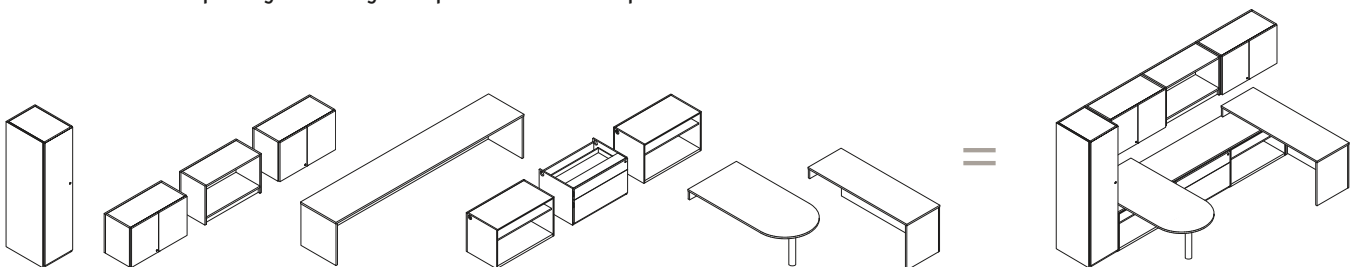

Shell Based. Specify to fit your personal workspace needs.