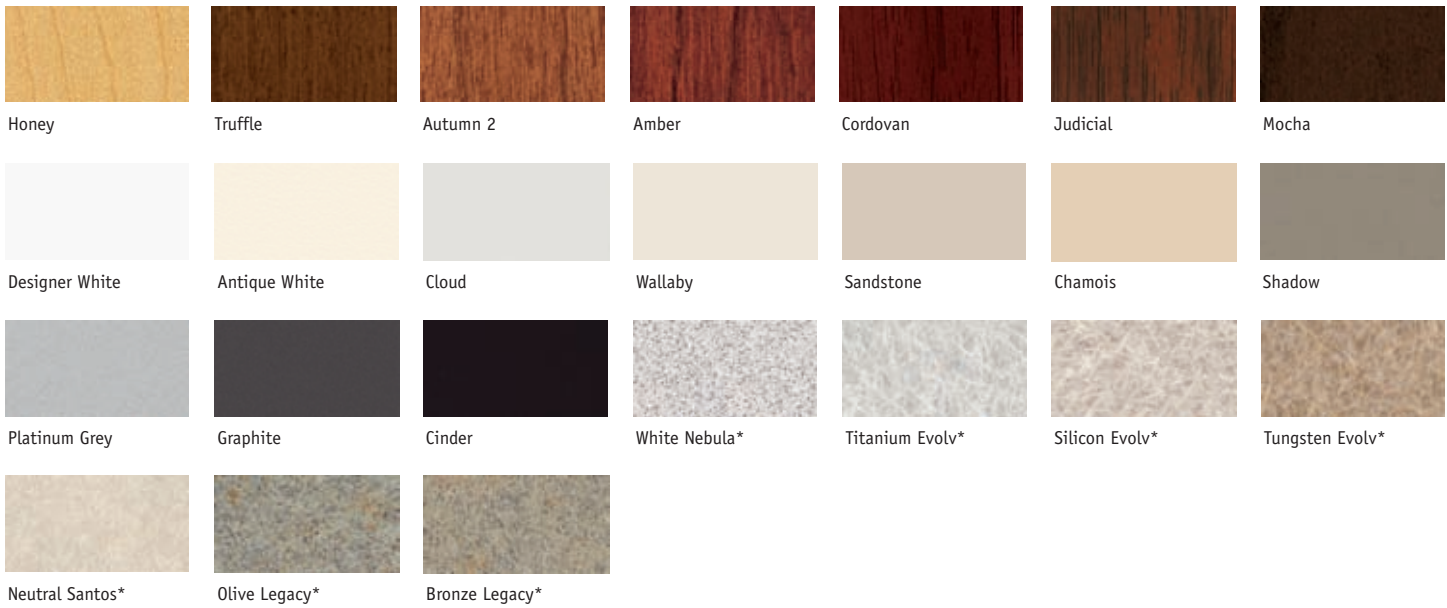

Renegade™ Laminates