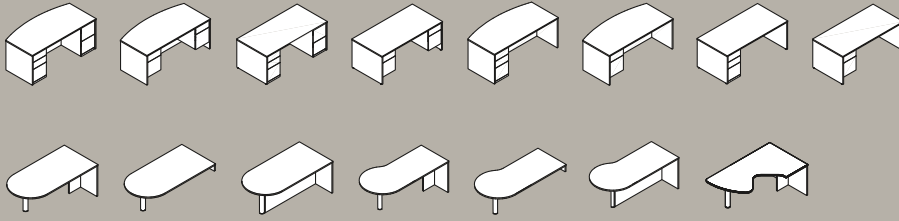

Renegade™ Product Offering

Desks