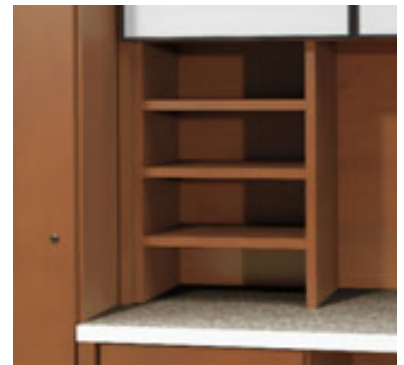

Vertical Pigeon Hole Storage

- For use under highback organizer; sits on worksurface
- Features three fixed shelves