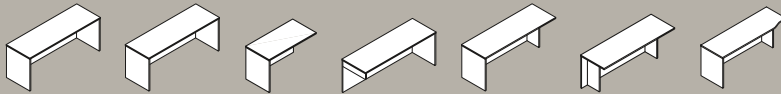

Renegade™ Product Offering

Desks

Shells

Bridges, Returns and Corner Units

Credenzas

Highback Organizers and Wall Mount Cabinets