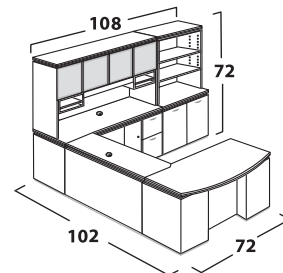

CY9R		
1 CYDF3672BX	$1,500	
1 CYBR2442	$325	
1 CYCE2472XF	$1,300	
1 CYHD1672	$1,450	
1 CYHDC2436	$625	
1 CYHB1542	$535	
	$4,485