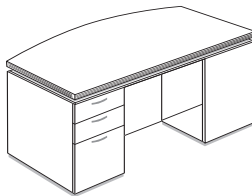

Desk, Fan Top Single Pedestal, Box/Box/File Left (Locking pedestal, choice of handles)

Model#	Depth	Width	Height	Weight	Cube	Price
CYDF3672BX	30/36"	72"	29"	284	45	$1,500
CYDF4272BX	36/42"	72"	29"	380	52	$1,600