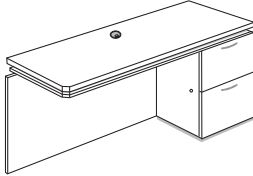

Return, File/File Pedestal Right (Full modesty, locking pedestal, handles, grommets)

Model#	Depth	Width	Height	Weight	Cube	Price
CYRR2442XF	24"	42"	29"	143	18	$720
CYRR2448XF	24"	48"	29"	156	20	$750