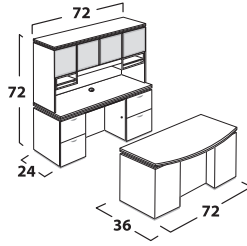

CY2		
1 CYDF3672BB	$1,720	
1 CYCE2472FF	$1,335	
1 CYHD1672	$1,450	
	$4,505