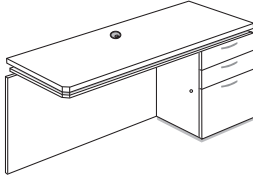

Canyon Series

Returns

Return, Box/Box/File Pedestal Right (Full modesty, locking pedestal, handles, grommets)

Model#	Depth	Width	Height	Weight	Cube	Price
CYRR2442XB	24"	42"	29"	143	18	$720
CYRR2448XB	24"	48"	29"	156	20	$750