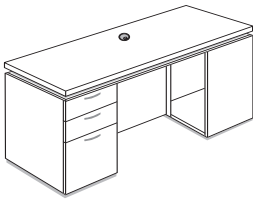

Credenza, Single Pedestal, Box/Box/File on Left

Model#	Depth	Width	Height	Weight	Cube	Price
CYCE2472BX	24"	72"	29"	221	30	$1,070