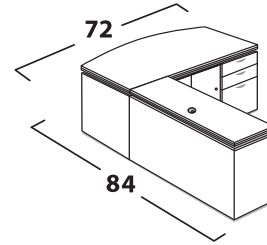

CY6L		
1 CYDF3672XB	$1,500	
1 CYRL2448BX	$750	
	$2,250