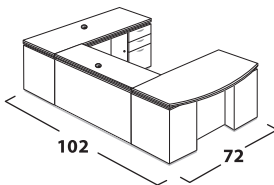

CY7R		
1 CYDF3672BX	$1,500	
1 CYBR2442	$325	
1 CYCE2472XB	$1,070	
	$2,895