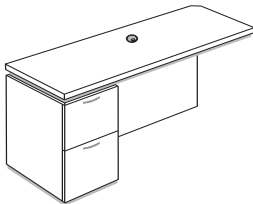

Return, File/File Pedestal Left (Full modesty, locking pedestal, handles, grommets)

Model#	Depth	Width	Height	Weight	Cube	Price
CYRL2442FX	24"	42"	29"	143	18	$720
CYRL2448FX	24"	48"	29"	156	20	$750