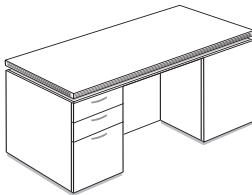

Desk, Single Pedestal, Box/Box/File Left (Locking pedestal, choice of handles)

Model#	Depth	Width	Height	Weight	Cube	Price
CYDE3066BX	30"	66"	29"	270	40	$1,150
CYDE3072BX	30"	72"	29"	280	45	$1,475
CYDE3672BX	36"	72"	29"	295	52	$1,575

Bridges