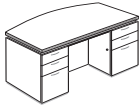

Canyon Series

Statement of Line

CANYON

DESKS:

Desk Fan Top - dbl. ped.
(CYDF___BB)