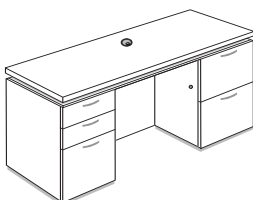

Credenza, Double Pedestal, Box/Box/File on Left, File/File on Right

Model#	Depth	Width	Height	Weight	Cube	Price
CYCE2472BF	24"	72"	29"	251	30	$1,335