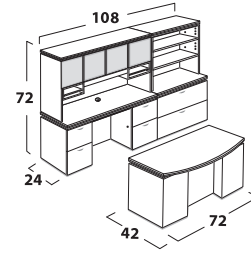

CY3		
1 CYDF4272BB	$1,800	
1 CYCE2472FF	$1,335	
1 CYHD1672	$1,450	
1 CYL22436L	$875	
1 CYHB1542	$535	
	$5,915