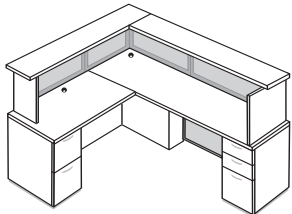

Reception "L" Unit, Left Return 24" x 48" Inset Front (Desk counter only)

Model#	Depth	Width	Height	Weight	Cube	Price
CYRCAL3072 L	84"	72"	42"	584	92	$3,495
CYDE3672XB	36"	72"	29"	295	52	$1,585
CYRR2448FX	24"	48"	29"	156	20	$750
CYRB7284L	14"	72/84"	14"	140	3	$1,160

Note: Desk has Box/Box/File pedestal, return is 24"x 48" and has File/File pedestal. Standard glass modesty panel on 72"W desk units only, unless specified "No Glass Modesty". Please specify modesty option from page CY12, CY MOD1 through CY MOD10.