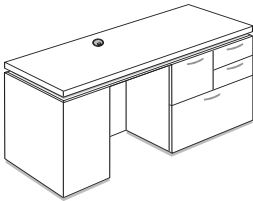

## Credenzas

**Credenza, Single Pedestal, Lateral File on Right**

Model#	Depth	Width	Height	Weight	Cube	Price
CYCE2472XL	24"	72"	29"	284	30	\$1,300

**Credenza, Single Pedestal, Lateral File on Left**

Model#	Depth	Width	Height	Weight	Cube	Price
CYCE2472LX	24"	72"	29"	284	30	\$1,300