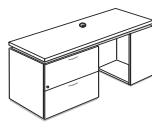

Lateral File
lateral file (L)