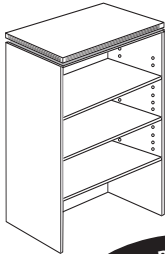

Glass Doors Available

Hutch, Bookcase (1"-thick shelves)

Model#	Depth	Width	Height	Weight	Cube	Price
CYHB1542	15/16"	36"	42"	117	14	$535
CYHB1552	15/16"	36"	52"	143	17	$585

Note: Only the 52"-high unit may be ordered with optional glass doors and has one fixed and two adjustable shelves, see p. CY12. 42"-high unit has two adjustable shelves and two rectangular grommets. On both 42" and 52" units the top front overhangs leg front by 1".