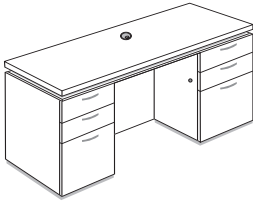

Credenza, Double Pedestal, Box/Box/File on Left and Right

Model#	Depth	Width	Height	Weight	Cube	Price
CYCE2472BB	24"	72"	29"	251	30	$1,335