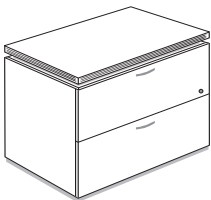

Filing

Lateral File (Lock standard on user's right)

Model#	Depth	Width	Height	Weight	Cube	Price
CYL22436L	24"	36"	29"	192	15	$875