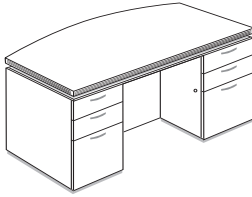

Canyon Series

Desks

* Standard Glass Modesty Panel on 72"W desk units only, unless specified "No Glass Modesty"

Desk, Fan Top Double Pedestal, Box/Box/File Left and Right (Locking pedestals, choice of handles)

Model#	Depth	Width	Height	Weight	Cube	Price
CYDF3672BB	30/36"	72"	29"	318	45	$1,720
CYDF4272BB	36/42"	72"	29"	385	52	$1,800