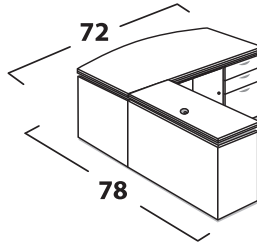

CY5L		
1 CYDF3672XB	$1,500	
1 CYRL2442BX	$720	
	$2,220