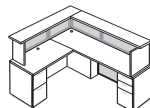

Reception
(CYRCAL___R)