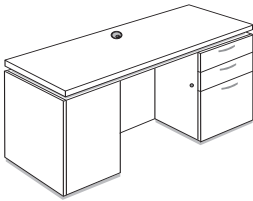

Credenza, Single Pedestal, Box/Box/File on Right

Model#	Depth	Width	Height	Weight	Cube	Price
CYCE2472XB	24"	72"	29"	221	30	$1,070