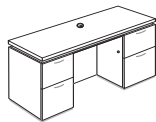

Full Pedestal
file/file (F)