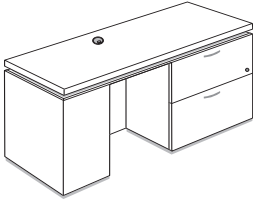

Canyon Series

Credenzas

Credenza, Single Pedestal, Lateral File on Right

Model#	Depth	Width	Height	Weight	Cube	Price
CYCE2472XL	24"	72"	29"	284	30	$1,300