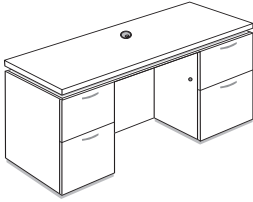

Canyon Series

Credenzas

Credenza, Double Pedestal, File/File on Left and Right

Model#	Depth	Width	Height	Weight	Cube	Price
CYCE2472FF	24"	72"	29"	251	30	$1,335