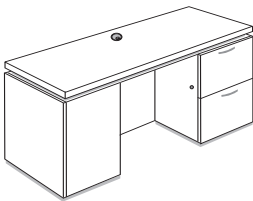

Credenza, Single Pedestal, File/File on Right

Model#	Depth	Width	Height	Weight	Cube	Price
CYCE2472XF	24"	72"	29"	221	30	$1,070