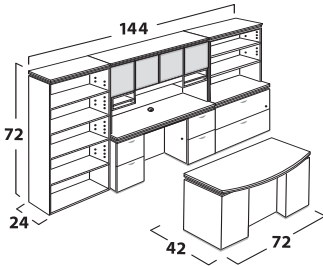

CY4		
1 CYDF4272BB	$1,800	
1 CYCE2472FF	$1,335	
1 CYBC1572	$825	
1 CYHD1672	$1,450	
1 CYL22436L	$875	
1 CYHB1542	$535	
	$6,820