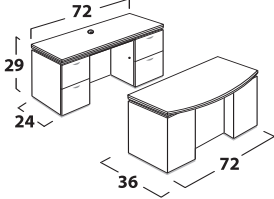

Canyon Series

Configurations

CY1		
1 CYDF3672BB	$1,720	
1 CYCE2472FF	$1,335	
	$3,055