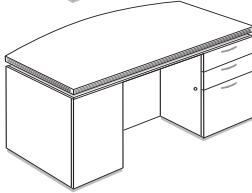

Desk, Fan Top Single Pedestal, Box/Box/File Right (Locking pedestal, choice of handles)

Model#	Depth	Width	Height	Weight	Cube	Price
CYDF3672XB	30/36"	72"	29"	284	45	$1,500
CYDF4272XB	36/42"	72"	29"	380	52	$1,600