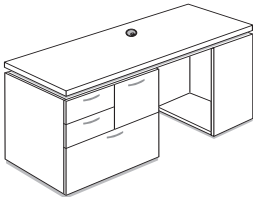

Credenza, Single Pedestal, Personal Lateral File on Left

Model#	Depth	Width	Height	Weight	Cube	Price
CYCE2472PLFX*	24"	72"	29"	284	30	$1,450