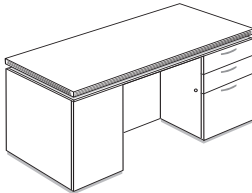

Desk, Single Pedestal, Box/Box/File Right (Locking pedestal, choice of handles)

Model#	Depth	Width	Height	Weight	Cube	Price
CYDE3066XB	30"	66"	29"	270	40	$1,150
CYDE3072XB	30"	72"	29"	280	45	$1,475
CYDE3672XB	36"	72"	29"	295	52	$1,575