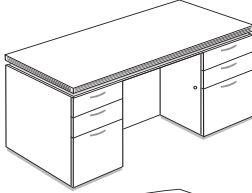

Desk, Rectangular Double Pedestal, Box/Box/File Left and Right (Locking pedestals, choice of handles)

Model#	Depth	Width	Height	Weight	Cube	Price
CYDE3066BB	30"	66"	29"	270	32	$1,360
CYDE3672BB	36"	72"	29"	318	40	$1,795