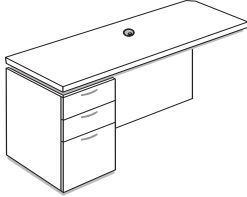

Return, Box/Box/File Pedestal Left (Full modesty, locking pedestal, handles, grommets)

Model#	Depth	Width	Height	Weight	Cube	Price
CYRL2442BX	24"	42"	29"	143	18	$720
CYRL2448BX	24"	48"	29"	156	20	$750