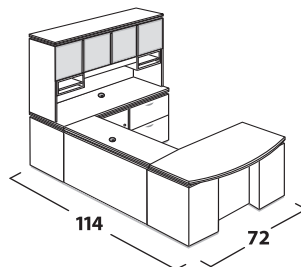

CY8R		
1 CYDF3672BX	$1,500	
1 CYBR2454	$380	
1 CYHD1672	$1,450	
1 CYCE2472XL	$1,300	
	$4,630