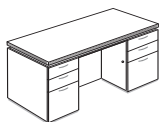

PEDESTAL/BASE OPTIONS:

Full Pedestal
box/box/file (B)