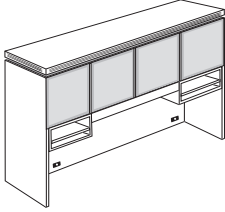

Canyon Series

Hutches

Hutch With Glass Doors (19" clearance below fascia/valance)

Model#	Depth	Width	Height	Weight	Cube	Price
CYHD1672	16"	72"	42"	237	28	$1,450

Note: No handles or locks are available for glass doors. Door frames are silver-color, vinyl-wrapped with frosted glass. Standard TFM doors may have optional handles or locks added. Two door hutch may be specified at no upcharge. Specify outside or center door position.