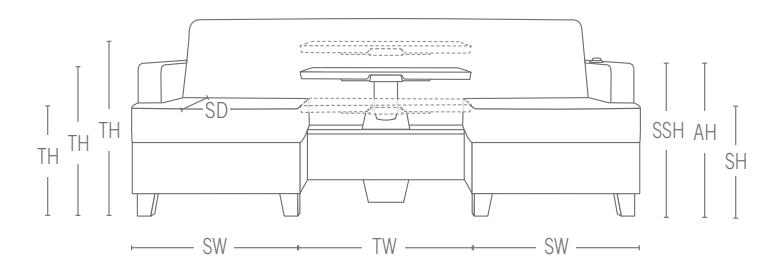

Custom Front

Model	Description	Table	W	D	H	SW	SD	SSD	SH	SSH	AH	TW	TH	WT	YDG
62266	66" sleep surface	no table	74	34	33	66	21.5	30	18.5	25	24.5	-	-	174	10.5
62269	69" sleep surface	no table	77	34	33	69	21.5	30	18.5	25	24.5	-	-	180	10.5
62272	72" sleep surface	no table	80	34	33	72	21.5	30	18.5	25	24.5	-	-	186	10.5
62275	75" sleep surface	no table	83	34	33	75	21.5	30	18.5	25	24.5	-	-	192	10.5
62278	78" sleep surface	no table	86	34	33	78	21.5	30	18.5	25	24.5	-	-	198	10.5
62266T	66" sleep surface	with table	74	34	33	22.5	21.5	30	18.5	25	24.5	21	18, 25, 28.5	220	9.75
62269T	69" sleep surface	with table	77	34	33	22.5	21.5	30	18.5	25	24.5	24	18, 25, 28.5	225	9.75
62172T	72" sleep surface	with table	80	34	33	22.5	21.5	30	18.5	25	24.5	27	18, 25, 28.5	230	9.75
62275T	75" sleep surface	with table	83	34	33	22.5	21.5	30	18.5	25	24.5	30	18, 25, 28.5	235	9.75
62278T	78" sleep surface	with table	86	34	33	22.5	21.5	30	18.5	25	24.5	33	18, 25, 28.5	240	9.75

Legend

- W: Overall Width
- D: Depth
- H: Height
- SW: Seat Width
- SD: Seat Depth
- SSD: Sleep Surface Depth
- SH: Seat Height
- SSH: Sleep Surface Height
- AH: Arm Height
- TW: Table Width
- TH: Table Height
- WT: Weight
- YDG: Fabric Yardage