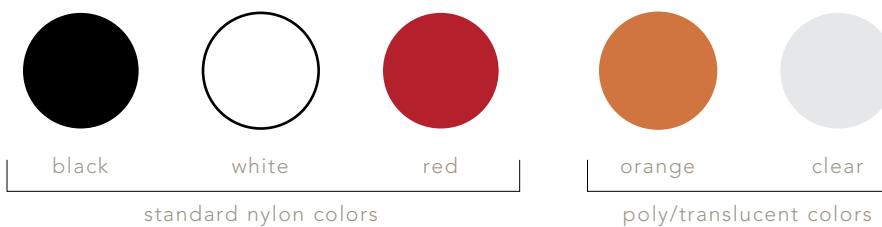

LOEWENSTEIN

C A P R I C E

| | | | | | |
|------|--|------------------------------------|-----|--------|---------|
| 9701 | | Four leg base, chrome or painted | | | |
| | | W22 | D23 | H31 | SH18 |
| 9702 | | Sled base | | | |
| | | W22 | D23 | H31 | SH18 |
| 9704 | | Spider base | | | |
| | | W22 | D23 | H31 | SH18 |
| 9706 | | Caster base | | | |
| | | W22 | D23 | H30-33 | SH17-20 |
| 9707 | | Barstool, adjustable pedestal base | | | |
| | | W22 | D23 | H35-45 | SH22-32 |

AVAILABLE COLORS:

9702
sled base

9707
barstool, adjustable
pedestal base

9704
spider base

9706
caster base