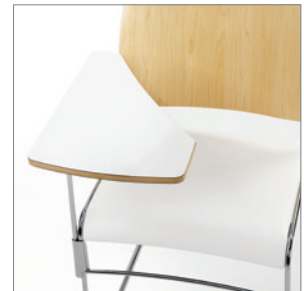

E A S E

A crisp composition of curved seat and back forms, precisely fitted to a slender steel rod frame, the comfortable Ease chair makes a striking solo statement or fills a room with order and style. Serene rhythmic wave-like patterns are produced when configured in multiple rows for auditorium, sanctuary, meeting or conference room installations. Ease securely stacks 20 high on its own transport dolly.

A crisp composition of curved seat and back forms, precisely fitted to a slender steel rod frame, the comfortable Ease chair makes a striking solo statement or fills a room with order and style. Serene rhythmic wave-like patterns are produced when configured in multiple rows for auditorium, sanctuary, meeting or conference room installations. Ease securely stacks 20 high on its own transport dolly.

E A S E

design: Leland Design Group

Side Chair
Wood Seat, Wood Back
w 19½ d 21¾ h 31 sh 18½

Side Chair
Upholstered Seat, Wood Back
w 19½ d 21¾ h 31 sh 18½

Side Chair
Upholstered Seat, Wood Back,
Upholstered Back Onlay
w 19½ h 21¾ d 31 sh 18½

Arm Chair
Upholstered Seat, Wood Back,
Upholstered Back Onlay
w 24 d 21¾ h 31 sh 18½ ah 26½

Ease Transport/Stacking Dolly

Ganging Device

Hinged Tablet Arm