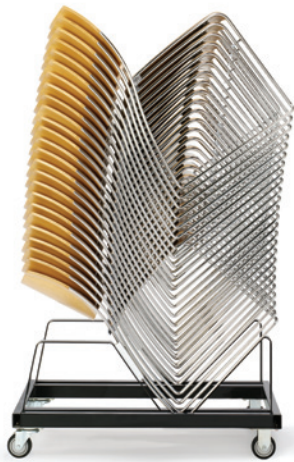

E A S E

A crisp composition of curved seat and back forms, precisely fitted to a slender steel rod frame, the comfortable Ease chair makes a striking solo statement or fills a room with order and style. Serene rhythmic wave-like patterns are produced when configured in multiple rows for auditorium, sanctuary, meeting or conference room installations. Ease securely stacks 20 high on its own transport dolly.

A crisp composition of curved seat and back forms, precisely fitted to a slender steel rod frame, the comfortable Ease chair makes a striking solo statement or fills a room with order and style. Serene rhythmic wave-like patterns are produced when configured in multiple rows for auditorium, sanctuary, meeting or conference room installations. Ease securely stacks 20 high on its own transport dolly.

E A S E

design: Leland Design Group

Side Chair
Wood Seat, Wood Back
w 19½ d 21¾ h 31 sh 18½

Side Chair
Upholstered Seat, Wood Back
w 19½ d 21¾ h 31 sh 18½

Side Chair
Upholstered Seat, Wood Back,
Upholstered Back Onlay
w 19½ h 21¾ d 31 sh 18½

Arm Chair
Upholstered Seat, Wood Back,
Upholstered Back Onlay
w 24 d 21¾ h 31 sh 18½ ah 26½

Ease Transport/Stacking Dolly

Ganging Device

Hinged Tablet Arm