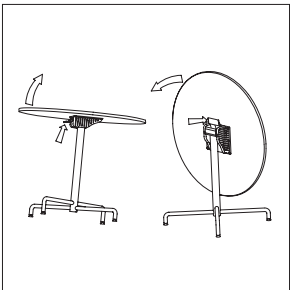

KEILHAUER

Gym

Gym

Designed by Andrew Jones

Optional ganging mechanism

Nesting tables

Flip-top mechanism

4501
W 20.5" D 22" H 32" SH 18"

4502
W 21.5" D 22" H 39" SH 25"

4511
W 20.5" D 22" H 32" SH 18"

4503
W 21.5" D 22" H 42.5" SH 28.5"

4531
W 32" D 32" H 29.5"

4538
DIAM. 36" H 29.5"

4541
W 32" D 32" H 29.5"
(flip-top)

4548
DIAM. 36" H 29.5"
(flip-top)