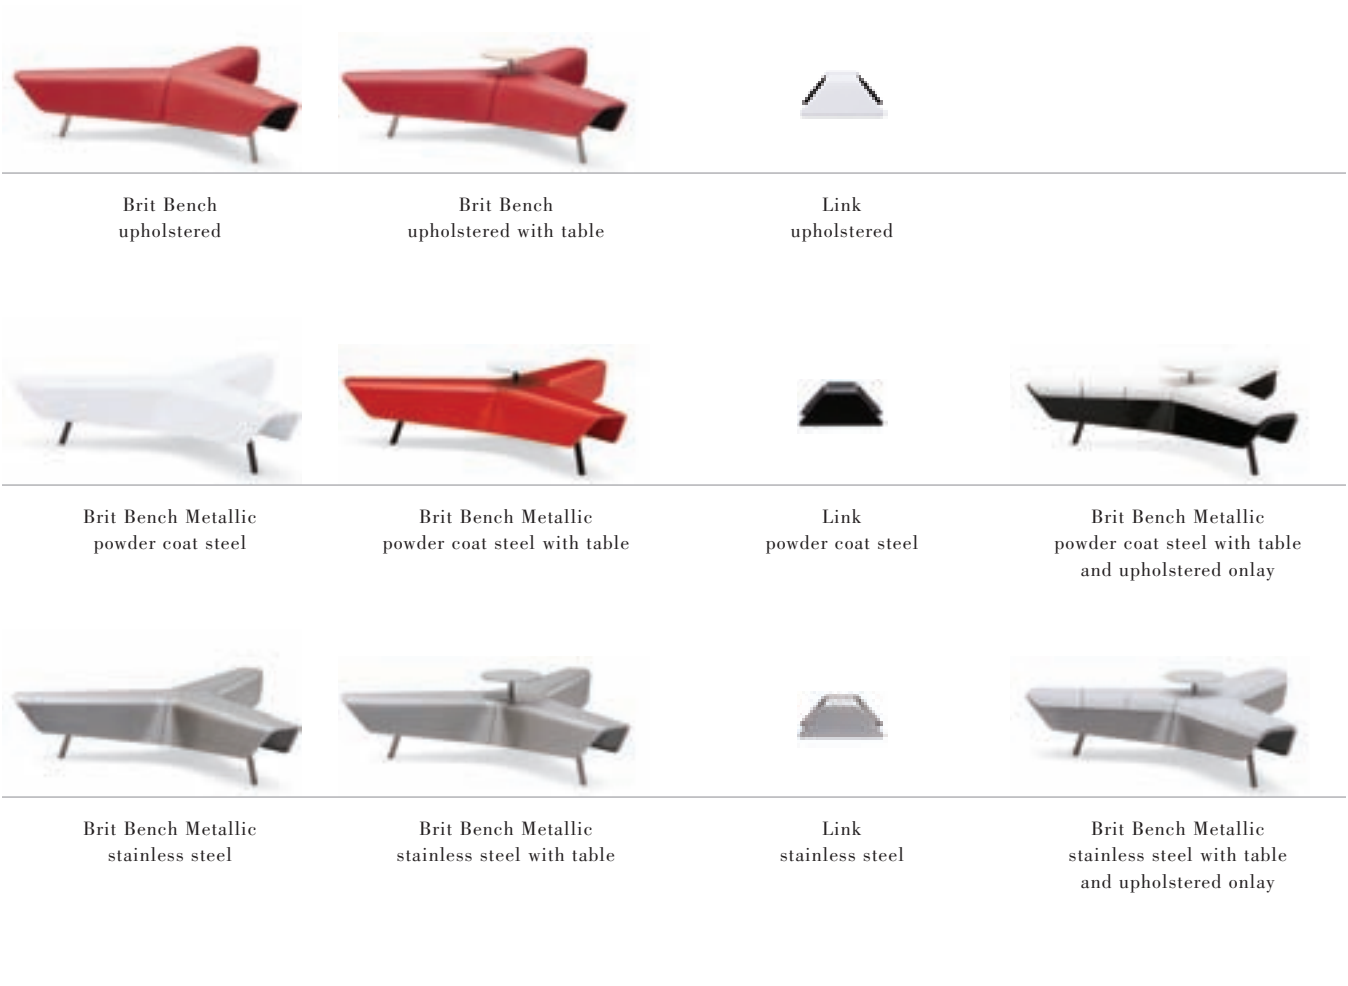

BRIT BENCH METALLIC

An exciting concept for public seating, the Brit Bench can be used as a stellar stand alone feature or linked together. Brit Bench is a sculptural solution for fast paced indoor and outdoor environments such as airports, universities, and corporate lobbies. The seat proportions offer visitors the opportunity to sit or straddle the bench and the harmonic form encourages human interaction.

B R I T B E N C H C O L L E C T I O N

elegant and simple forms

inspired by propeller-like seedpods

falling from a tree

the seat design allows visitors to sit on or straddle the bench

the unique configuration of this sculptural piece

invites people to stop and linger

Brit Bench with optional security pan

Table with optional electrical outlets

Brit Bench Metallic with upholstered pad

B R I T B E N C H C O L L E C T I O N

An exciting concept for public seating, the Brit Bench can be used as a stellar stand alone feature or linked together. Brit Bench is a sculptural solution for fast paced indoor and outdoor environments such as airports, universities, and corporate lobbies as well as courtyards and commons. The seat proportions offer visitors the opportunity to sit or straddle the bench and the harmonic form encourages interaction.

Brit Bench upholstered

Brit Bench upholstered with table

Link upholstered

Brit Bench Metallic powder coat steel

Brit Bench Metallic powder coat steel with table

Link powder coat steel

Brit Bench Metallic powder coat steel with table and upholstered onlay