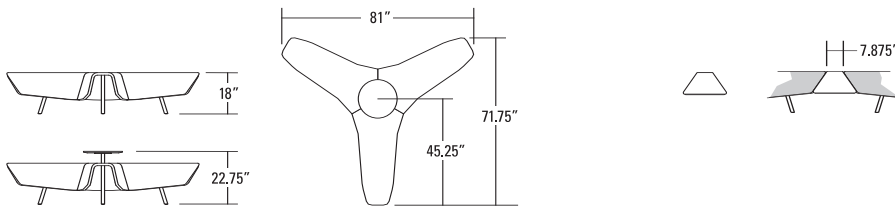

design: Simon Pengelly