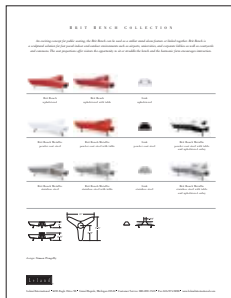

BRIT BENCH METALLIC

An exciting concept for public seating, the Brit Bench can be used as a stellar stand alone feature or linked together. Brit Bench is a sculptural solution for fast paced indoor and outdoor environments such as airports, universities, and corporate lobbies. The seat proportions offer visitors the opportunity to sit or straddle the bench and the harmonic form encourages human interaction.

B R I T B E N C H C O L L E C T I O N

elegant and simple forms

inspired by propeller-like seedpods

falling from a tree

the seat design allows visitors to sit on or straddle the bench

the unique configuration of this sculptural piece

invites people to stop and linger

Brit Bench with optional security pan

Table with optional electrical outlets

Brit Bench Metallic with upholstered pad

B R I T B E N C H C O L L E C T I O N

An exciting concept for public seating, the Brit Bench can be used as a stellar stand alone feature or linked together. Brit Bench is a sculptural solution for fast paced indoor and outdoor environments such as airports, universities, and corporate lobbies as well as courtyards and commons. The seat proportions offer visitors the opportunity to sit or straddle the bench and the harmonic form encourages interaction.