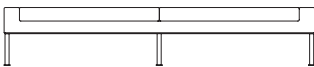

Back Detail

7401
Lounge Chair Armless
W 34.5" D 33" H 31" SH 16.25"

7403
3 Seater Sofa Armless
W 86" D 33" H 31" SH 16.25"

7411
Lounge Chair with High Arms
W 34.5" D 36" H 29.5" SH 18.5"

7413
3 Seater Sofa with High Arms
W 86" D 36" H 29.5" SH 18.5"