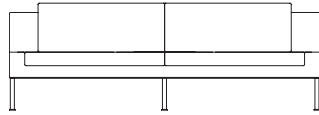

KEILHAUER

Dario

7403 3 SEATER SOFA ARMLESS

7413 3 SEATER SOFA WITH HIGH ARMS

7411 LOUNGE CHAIR WITH HIGH ARMS
7413 3 SEATER SOFA WITH HIGH ARMS

Dario

Designed by Robin Rizzini

Leg Detail

Back Detail

7401
Lounge Chair Armless
W 34.5" D 33" H 31" SH 16.25"

7403
3 Seater Sofa Armless
W 86" D 33" H 31" SH 16.25"

7411
Lounge Chair with High Arms
W 34.5" D 36" H 29.5" SH 18.5"

7413
3 Seater Sofa with High Arms
W 86" D 36" H 29.5" SH 18.5"