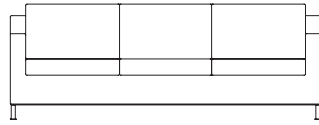

Back Detail

7401
Lounge Chair Armless
W 34.5" D 33" H 31" SH 16.25"

7403
3 Seater Sofa Armless
W 86" D 33" H 31" SH 16.25"

7411
Lounge Chair with High Arms
W 34.5" D 36" H 29.5" SH 18.5"

7413
3 Seater Sofa with High Arms
W 86" D 36" H 29.5" SH 18.5"

7423
3 Seater Bench
W 88" D 33" H 16.25"

Due to the constant evolution of, and additions to, product lines,
Keilhauer encourages reference to www.keilhauer.com.

KEILHAUER

Keilhauer
1450 Birchmount Road, Toronto, Ontario, Canada M1P 2E3
tel 416 759 5665 fax 416 759 5723 1 800 724 5665
www.keilhauer.com info@keilhauer.com