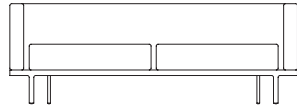

# Canal

**3214** 2 SEATER SOFA (78")

**3211** LOUNGE CHAIR

**3243G** RECTANGULAR TABLE – GLASS TOP

**3215** 3 SEATER SOFA WITH 2 SEAT CUSHIONS

**3200**  
OTTOMAN

**3232**  
2 SEATER BENCH  
(54")

**3233**  
3 SEATER BENCH

**3234**  
2 SEATER BENCH  
(67.5")

**3242Q**  
SQUARE TABLE

**3241Q**  
SQUARE TABLE

**3243Q**  
RECTANGULAR TABLE

# Canal

Designed by Scot Laughton

**3200**  
Ottoman  
W 27" D 23" H 16"

**3211**  
Lounge Chair  
W 38" D 30" H 26" SH 16"

**3212**  
2 Seater Sofa (64.5")  
W 64.5" D 30" H 26" SH 16"

**3213**  
3 Seater Sofa  
W 91.5" D 30" H 26" SH 16"

**3214**  
2 Seater Sofa (78")  
W 78" D 30" H 26" SH 16"

**3215**  
3 Seater Sofa With 2 Seat Cushions  
W 91.5" D 30" H 26" SH 16"

**3232**  
2 Seater Bench (54")  
W 54" D 23" H 16"

**3233**  
3 Seater Bench  
W 81" D 23" H 16"