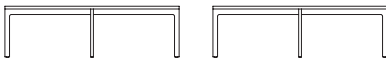

# Canal

Designed by Scot Laughton

**3200**  
Ottoman  
W 27" D 23" H 16"

**3211**  
Lounge Chair  
W 38" D 30" H 26" SH 16"

**3212**  
2 Seater Sofa (64.5")  
W 64.5" D 30" H 26" SH 16"

**3213**  
3 Seater Sofa  
W 91.5" D 30" H 26" SH 16"

**3214**  
2 Seater Sofa (78")  
W 78" D 30" H 26" SH 16"

**3215**  
3 Seater Sofa With 2 Seat Cushions  
W 91.5" D 30" H 26" SH 16"

**3232**  
2 Seater Bench (54")  
W 54" D 23" H 16"

**3233**  
3 Seater Bench  
W 81" D 23" H 16"

**3234**  
2 Seater Bench (67.5")  
W 67.5" D 23" H 16"

**3235**  
3 Seater Bench With 2 Seat Cushions  
W 81" D 23" H 16"

**3241**  
Square Table  
W 39.25" D 39.25" H 14"

**3242**  
Square Table  
W 23.5" D 23.5" H 14"