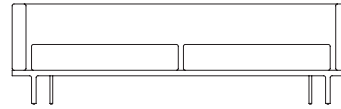

# Canal

**3214** 2 SEATER SOFA (78")

**3211** LOUNGE CHAIR

**3243G** RECTANGULAR TABLE – GLASS TOP

**3215** 3 SEATER SOFA WITH 2 SEAT CUSHIONS

**3200**  
OTTOMAN

**3232**  
2 SEATER BENCH  
(54")

**3233**  
3 SEATER BENCH

**3234**  
2 SEATER BENCH  
(67.5")

**3242Q**  
SQUARE TABLE

**3241Q**  
SQUARE TABLE

**3243Q**  
RECTANGULAR TABLE

# Canal

Designed by Scot Laughton

**3200**  
Ottoman  
W 27" D 23" H 16"

**3211**  
Lounge Chair  
W 38" D 30" H 26" SH 16"

**3212**  
2 Seater Sofa (64.5")  
W 64.5" D 30" H 26" SH 16"

**3213**  
3 Seater Sofa  
W 91.5" D 30" H 26" SH 16"

**3214**  
2 Seater Sofa (78")  
W 78" D 30" H 26" SH 16"

**3215**  
3 Seater Sofa With 2 Seat Cushions  
W 91.5" D 30" H 26" SH 16"

**3232**  
2 Seater Bench (54")  
W 54" D 23" H 16"

**3233**  
3 Seater Bench  
W 81" D 23" H 16"