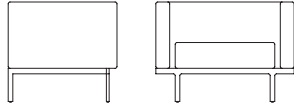

# Canal

**3214** 2 SEATER SOFA (78")

**3211** LOUNGE CHAIR

**3243G** RECTANGULAR TABLE – GLASS TOP

**3215** 3 SEATER SOFA WITH 2 SEAT CUSHIONS

**3200**  
OTTOMAN

**3232**  
2 SEATER BENCH  
(54")

**3233**  
3 SEATER BENCH

**3234**  
2 SEATER BENCH  
(67.5")

**3242Q**  
SQUARE TABLE

**3241Q**  
SQUARE TABLE

**3243Q**  
RECTANGULAR TABLE

# Canal

Designed by Scot Laughton

**3200**  
Ottoman  
W 27" D 23" H 16"

**3211**  
Lounge Chair  
W 38" D 30" H 26" SH 16"

**3212**  
2 Seater Sofa (64.5")  
W 64.5" D 30" H 26" SH 16"

**3213**  
3 Seater Sofa  
W 91.5" D 30" H 26" SH 16"

**3214**  
2 Seater Sofa (78")  
W 78" D 30" H 26" SH 16"

**3215**  
3 Seater Sofa With 2 Seat Cushions  
W 91.5" D 30" H 26" SH 16"

**3232**  
2 Seater Bench (54")  
W 54" D 23" H 16"

**3233**  
3 Seater Bench  
W 81" D 23" H 16"