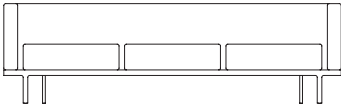

# Canal

**3214** 2 SEATER SOFA (78")

**3211** LOUNGE CHAIR

**3243G** RECTANGULAR TABLE – GLASS TOP

**3215** 3 SEATER SOFA WITH 2 SEAT CUSHIONS

**3200**  
OTTOMAN

**3232**  
2 SEATER BENCH  
(54")

**3233**  
3 SEATER BENCH

**3234**  
2 SEATER BENCH  
(67.5")

**3242Q**  
SQUARE TABLE

**3241Q**  
SQUARE TABLE

**3243Q**  
RECTANGULAR TABLE

# Canal

Designed by Scot Laughton

**3200**  
Ottoman  
W 27" D 23" H 16"

**3211**  
Lounge Chair  
W 38" D 30" H 26" SH 16"

**3212**  
2 Seater Sofa (64.5")  
W 64.5" D 30" H 26" SH 16"

**3213**  
3 Seater Sofa  
W 91.5" D 30" H 26" SH 16"

**3214**  
2 Seater Sofa (78")  
W 78" D 30" H 26" SH 16"

**3215**  
3 Seater Sofa With 2 Seat Cushions  
W 91.5" D 30" H 26" SH 16"

**3232**  
2 Seater Bench (54")  
W 54" D 23" H 16"

**3233**  
3 Seater Bench  
W 81" D 23" H 16"