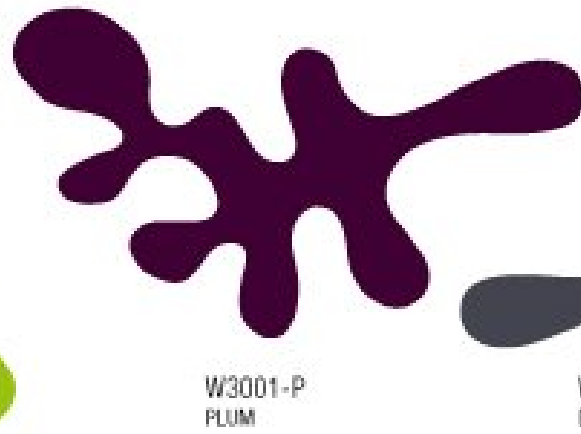

HighTower

Camouflage

Camouflage Decorative Wall Art

Designers: busk+hertzog

reddot design award
winner 2008

Camouflage Functional Wall Art

		LIST
FT3001	Camouflage Wall Art – Brushed Stainless	150
FT3001-B	Camouflage Wall Art – Black	125
FT3001-P	Camouflage Wall Art – Plum	125
FT3001-W	Camouflage Wall Art – White	125
FT3001-G	Camouflage Wall Art – Dark Green	125
FT3001-L	Camouflage Wall Art – Lime Green	125
FT3001-DG	Camouflage Wall Art – Dark Grey	125
FT3001-M	Camouflage Wall Art – Mirror Chrome	150

Pricing is stated per unit. Master case ten (10) per color.

Orders less than full case +15%

Camouflage are manufactured from steel with a high quality powder coat finish.

Attachment hardware included. Easy installation.

Dimensions: W 15 ¾ H 9 ½ D 2 ½